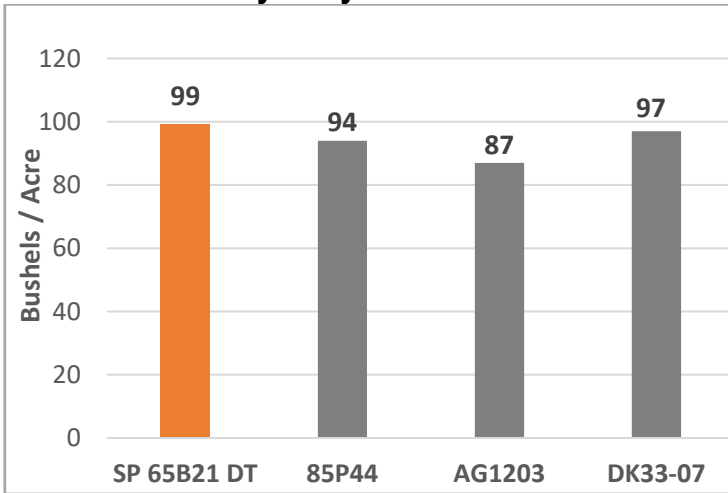

SP 65B21 DT®

SP 65B21 DT is a medium maturity hybrid, with high SCA tolerance and high yield potential.

3 Year Summary of Hybrid Yield Performance¹