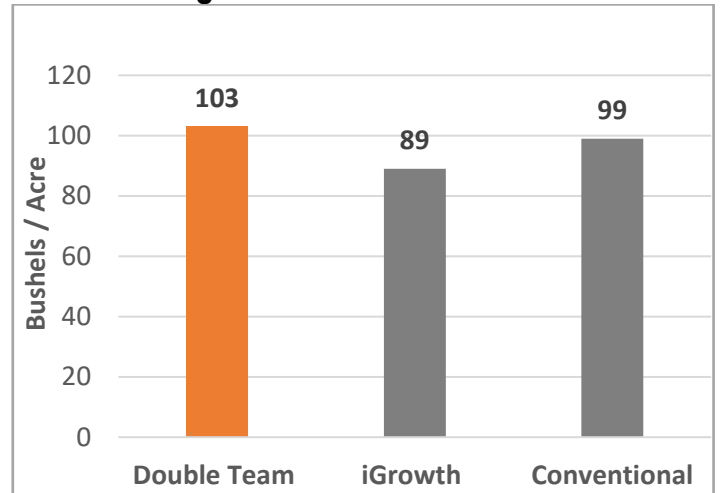

Sorghum Trait Performance²

Seeing is believing! Double Team Sorghum controls in-season grassy weeds providing growers with cleaner fields and bigger yields.